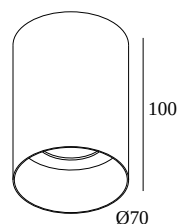

QOBY R AC 92733 DIM8

28311 9228 B

AVAILABLE IN
BLACK 28311 9228 B
WHITE 28311 9228 W

 [View on website](#)

General info

LOCATION	indoor
INSTALLATION	Ceiling Surface mounted
INGRESS PROTECTION	IP20
WEIGHT (KG)	0.4
ADJUSTABILITY	non adjustable
INFORMATION	REFLECTOR FL-33°

Electrical info

ELECTRICAL	230V / 50-60Hz
CLASS	I
DIM TYPE	mains (phase cut-off)
ENERGY CLASS	F

Lightsource info

LIGHTSOURCE NAME	LED
LIGHTSOURCE	AC LED array 8W / CRI>90 (R9: 55) / 2700K / 597lm
TM-30 VALUES	rf: 92 / Rg: 98
SDCM	SDCM3
RISKGROUP	RG1
LM80	L80B10 > 67000
BEAMANGLE	33°
LED TECHNICS (LIGHT SOURCE)	597lm // 8W // 75lm/W
LED TECHNICS (LUMINAIRE)	491lm // 8W // 61lm/W