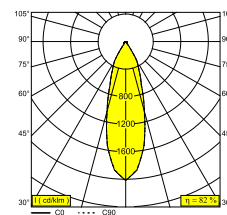

QOBY R AC 92733 DIM8

28311 9228 B

AVAILABLE IN
BLACK 28311 9228 B
WHITE 28311 9228 W

 [View on website](#)

General info

LOCATION	indoor
INSTALLATION	Ceiling Surface mounted
INGRESS PROTECTION	IP20
WEIGHT (KG)	0.4
ADJUSTABILITY	non adjustable
INFORMATION	REFLECTOR FL-33°

Electrical info

ELECTRICAL	230V / 50-60Hz
CLASS	I
DIM TYPE	mains (phase cut-off)
ENERGY CLASS	F

Lightsource info

LIGHTSOURCE NAME	LED
LIGHTSOURCE	AC LED array 8W / CRI>90 (R9: 55) / 2700K / 597lm
TM-30 VALUES	rf: 92 / Rg: 98
SDCM	SDCM3
RISKGROUP	RG1
LM80	L80B10 > 67000
BEAMANGLE	33°
LED TECHNICS (LIGHT SOURCE)	597lm // 8W // 75lm/W
LED TECHNICS (LUMINAIRE)	491lm // 8W // 61lm/W